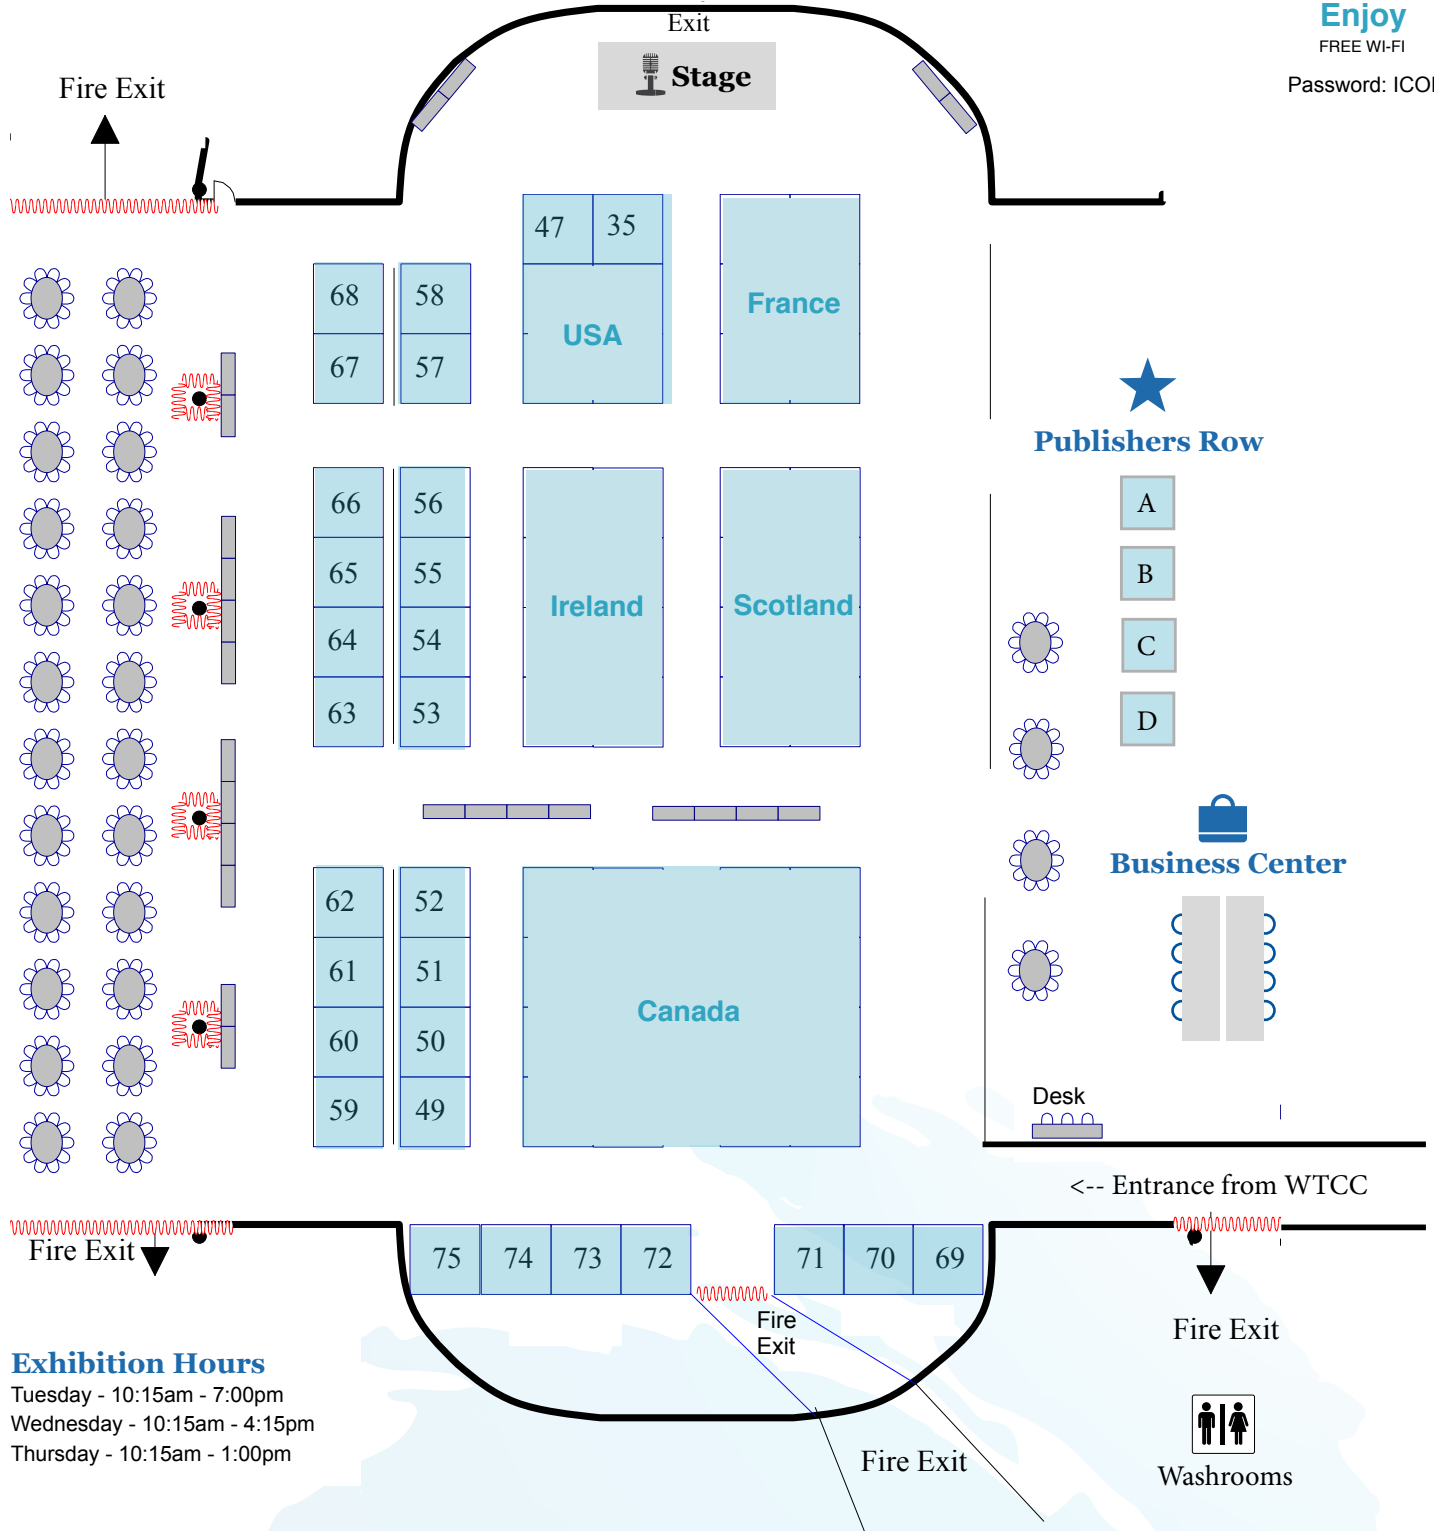

# ICOE 2014 Exhibition

Enjoy

FREE WI-FI

Password: ICOE

## Exhibition Hours

Tuesday - 10:15am - 7:00pm  
 Wednesday - 10:15am - 4:15pm  
 Thursday - 10:15am - 1:00pm

Lunch Sponsor:

Business Centre Sponsor:

Refreshment Break Sponsor: